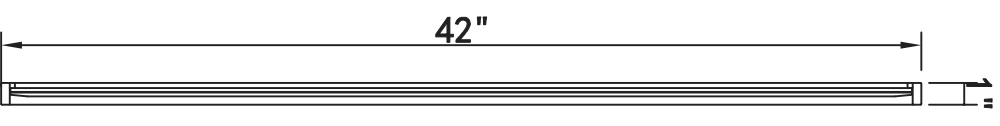

Front view

Side view

DWG. NO.

MODEL NO:

MR4064BK

SPEC NO:

QUANTITY:

DATE:

1-888-388-3390

Model #	MR4064BK	Product Type	Mirror	Product Width (in)	42	Product Depth (in)	1	Product Height (in)	42
Mirror Width	41.25"	Mirror Depth	0.16"	Mirror Height	41.25"	Frame Shape	Round	Orientation	Vertical and Horizontal
Frame finish	Black	Frame material	Metal and MDF	Mounting / attachment type	Brackets	Number of brackets	1	Beveled glass	Yes
Frameless	No	Package LENGTH	46.75	Package WIDTH	47.25	Package HEIGHT	4.5	Package Weight	57.64
Product weight	31.24	Shipment Type	Small Parcel						